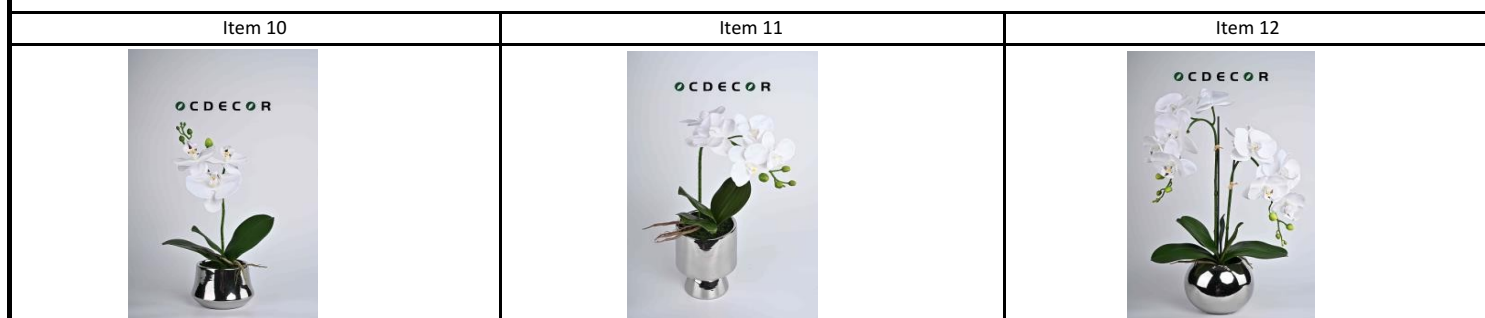

Package material:	Carton, foam	Package material:	Carton, foam	Package material:	Carton, foam
Packing:	12pcs/ctn	Packing:	12pcs/ctn	Packing:	12pcs/ctn
Ctn Size:	49.5*40.5*30cm	Ctn Size:	52.5*40.5*30cm	Ctn Size:	55.5*49.5*36.5cm
CBM	0.06	CBM	0.06	CBM	0.1
GW/NW:		GW/NW:		GW/NW:	

Item code:	OC010	Item code:	OC011	Item code:	OC012
Item name:	Potted Orchid	Item name:	Potted Orchid	Item name:	Potted Orchid
Color:	All color in below Card 4-25	Color:	All color in below Card 2-3	Color:	All color in below Card 4-25
Material:	Plastic	Material:	Plastic	Material:	Plastic
Size:	length 23cm*width 15cm*high 36cm	Size:	length 18cm*width 22cm*high 33cm	Size:	length 28cm*width 20cm*high 49cm
Package material:	Carton, foam	Package material:	Carton, foam	Package material:	Carton, foam
Packing:	12pcs/ctn	Packing:	8pcs/ctn	Packing:	8pcs/ctn
Ctn Size:	50.5*43.5*30cm	Ctn Size:	65.5*28.5*30.5cm	Ctn Size:	80*35.5*54.5cm
CBM	0.07	CBM	0.06	CBM	0.15
GW/NW:		GW/NW:		GW/NW: